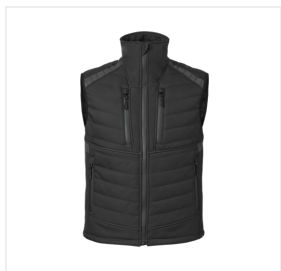

**BODYWARMER HAVEP® REVOLVE** - Model 50462

Collection

HAVEP® Revolve

**Description**

Bodywarmer based on durable material. Black design reflection, 4-way stretch

**Characteristics**

- Chest pocket with zip
- High stand-up collar
- Zip
- D-ring

**Quality**

88%/12% | polyester (recycled)/polyurethane | 315 g/m<sup>2</sup>

**Colors**

Available sizes (other sizes on request)

S-3XL