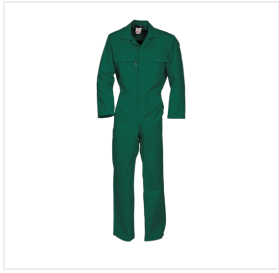

**OVERALL PRESS STUD HAVEP® BASIC** - Model 2090D

Collection  
**HAVEP® Basic**

**Description**

Overall with concealed snap button closure from the HAVEP® Basic collection. These coveralls with snap button cuffs are made of cotton.

**Characteristics**

- concealed press stud fastening
- 2 side pockets
- 2 inner pockets
- 2 breast pockets with flap
- back pocket
- ruler pocket
- elasticated back
- back pleats for extra freedom of movement
- with press studs