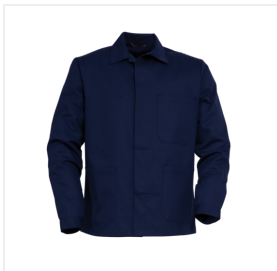

**SHORT DUST JACKET HAVEP® BASIC** - Model 3045-

Collection  
**HAVEP® Basic**

**Description**

Short jacket with concealed snap button closure from the HAVEP® Basic collection. This jacket with press stud cuffs is made of cotton/polyester.

**Characteristics**

- concealed press stud fastening
- 2 front pockets
- breast pocket
- inside pocket
- cuffs with press studs

**Quality**

65%/35% | cotton/polyester | 2/1 twill weave | 290 g/m<sup>2</sup>